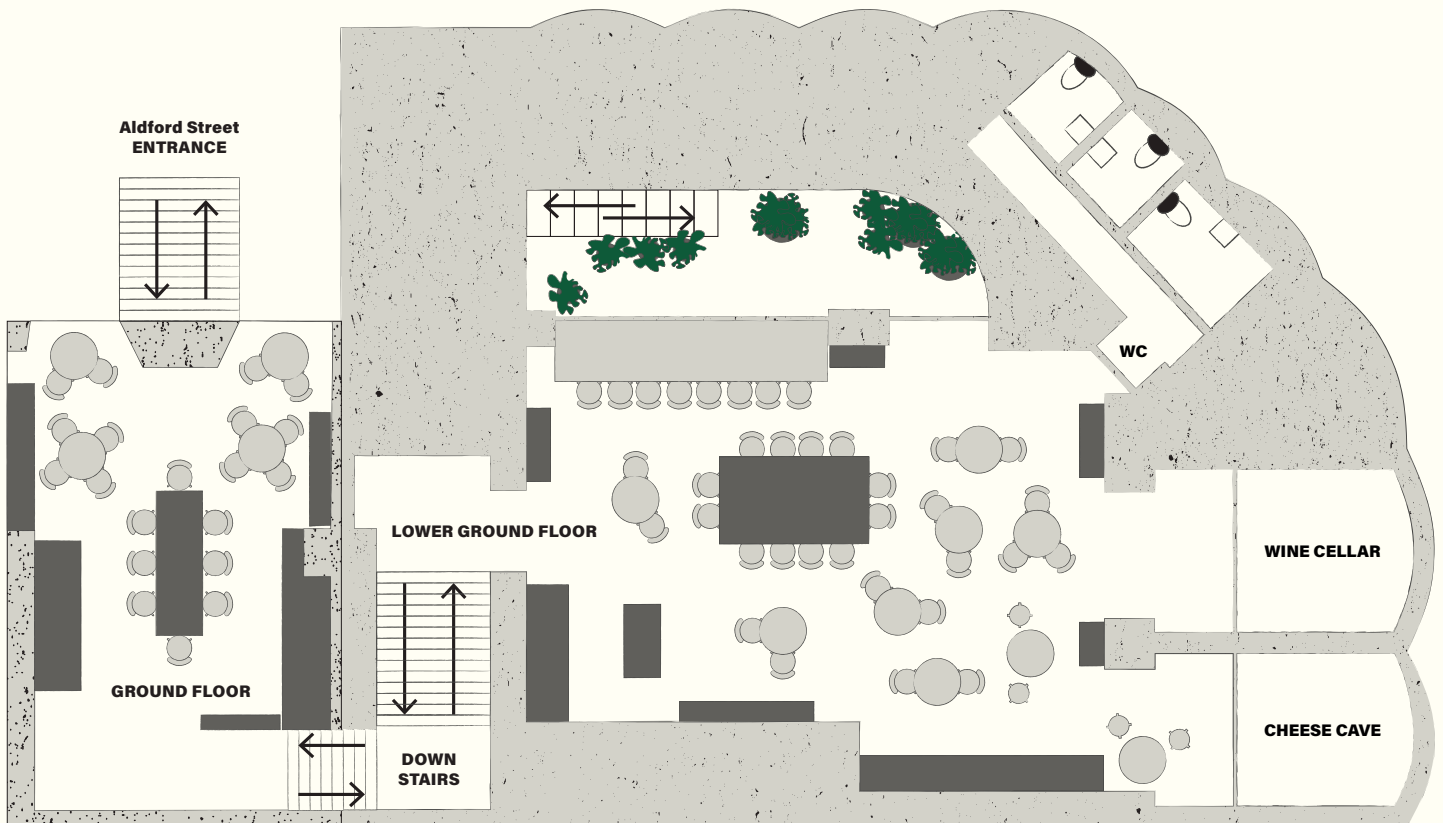

FARM SHOP

FACILITIES & FURTHER INFORMATION

FACILITIES

There is a lift and disabled access to both floors. Corkage is not permitted.
For all group dining, usual background music will be playing.

FURTHER INFORMATION

A discretionary 12.5% service charge will be added to your bill. All prices include VAT at the current rate.

CAPACITY OVERVIEW

Group dining for 8-12 guests

BOOKING

To enquire about our event spaces, please contact our Events team.

Email: events@farmshopmayfair.com or call 0203 954 3640.

FARM SHOP MAYFAIR

64 South Audley Street, W1K 2QT